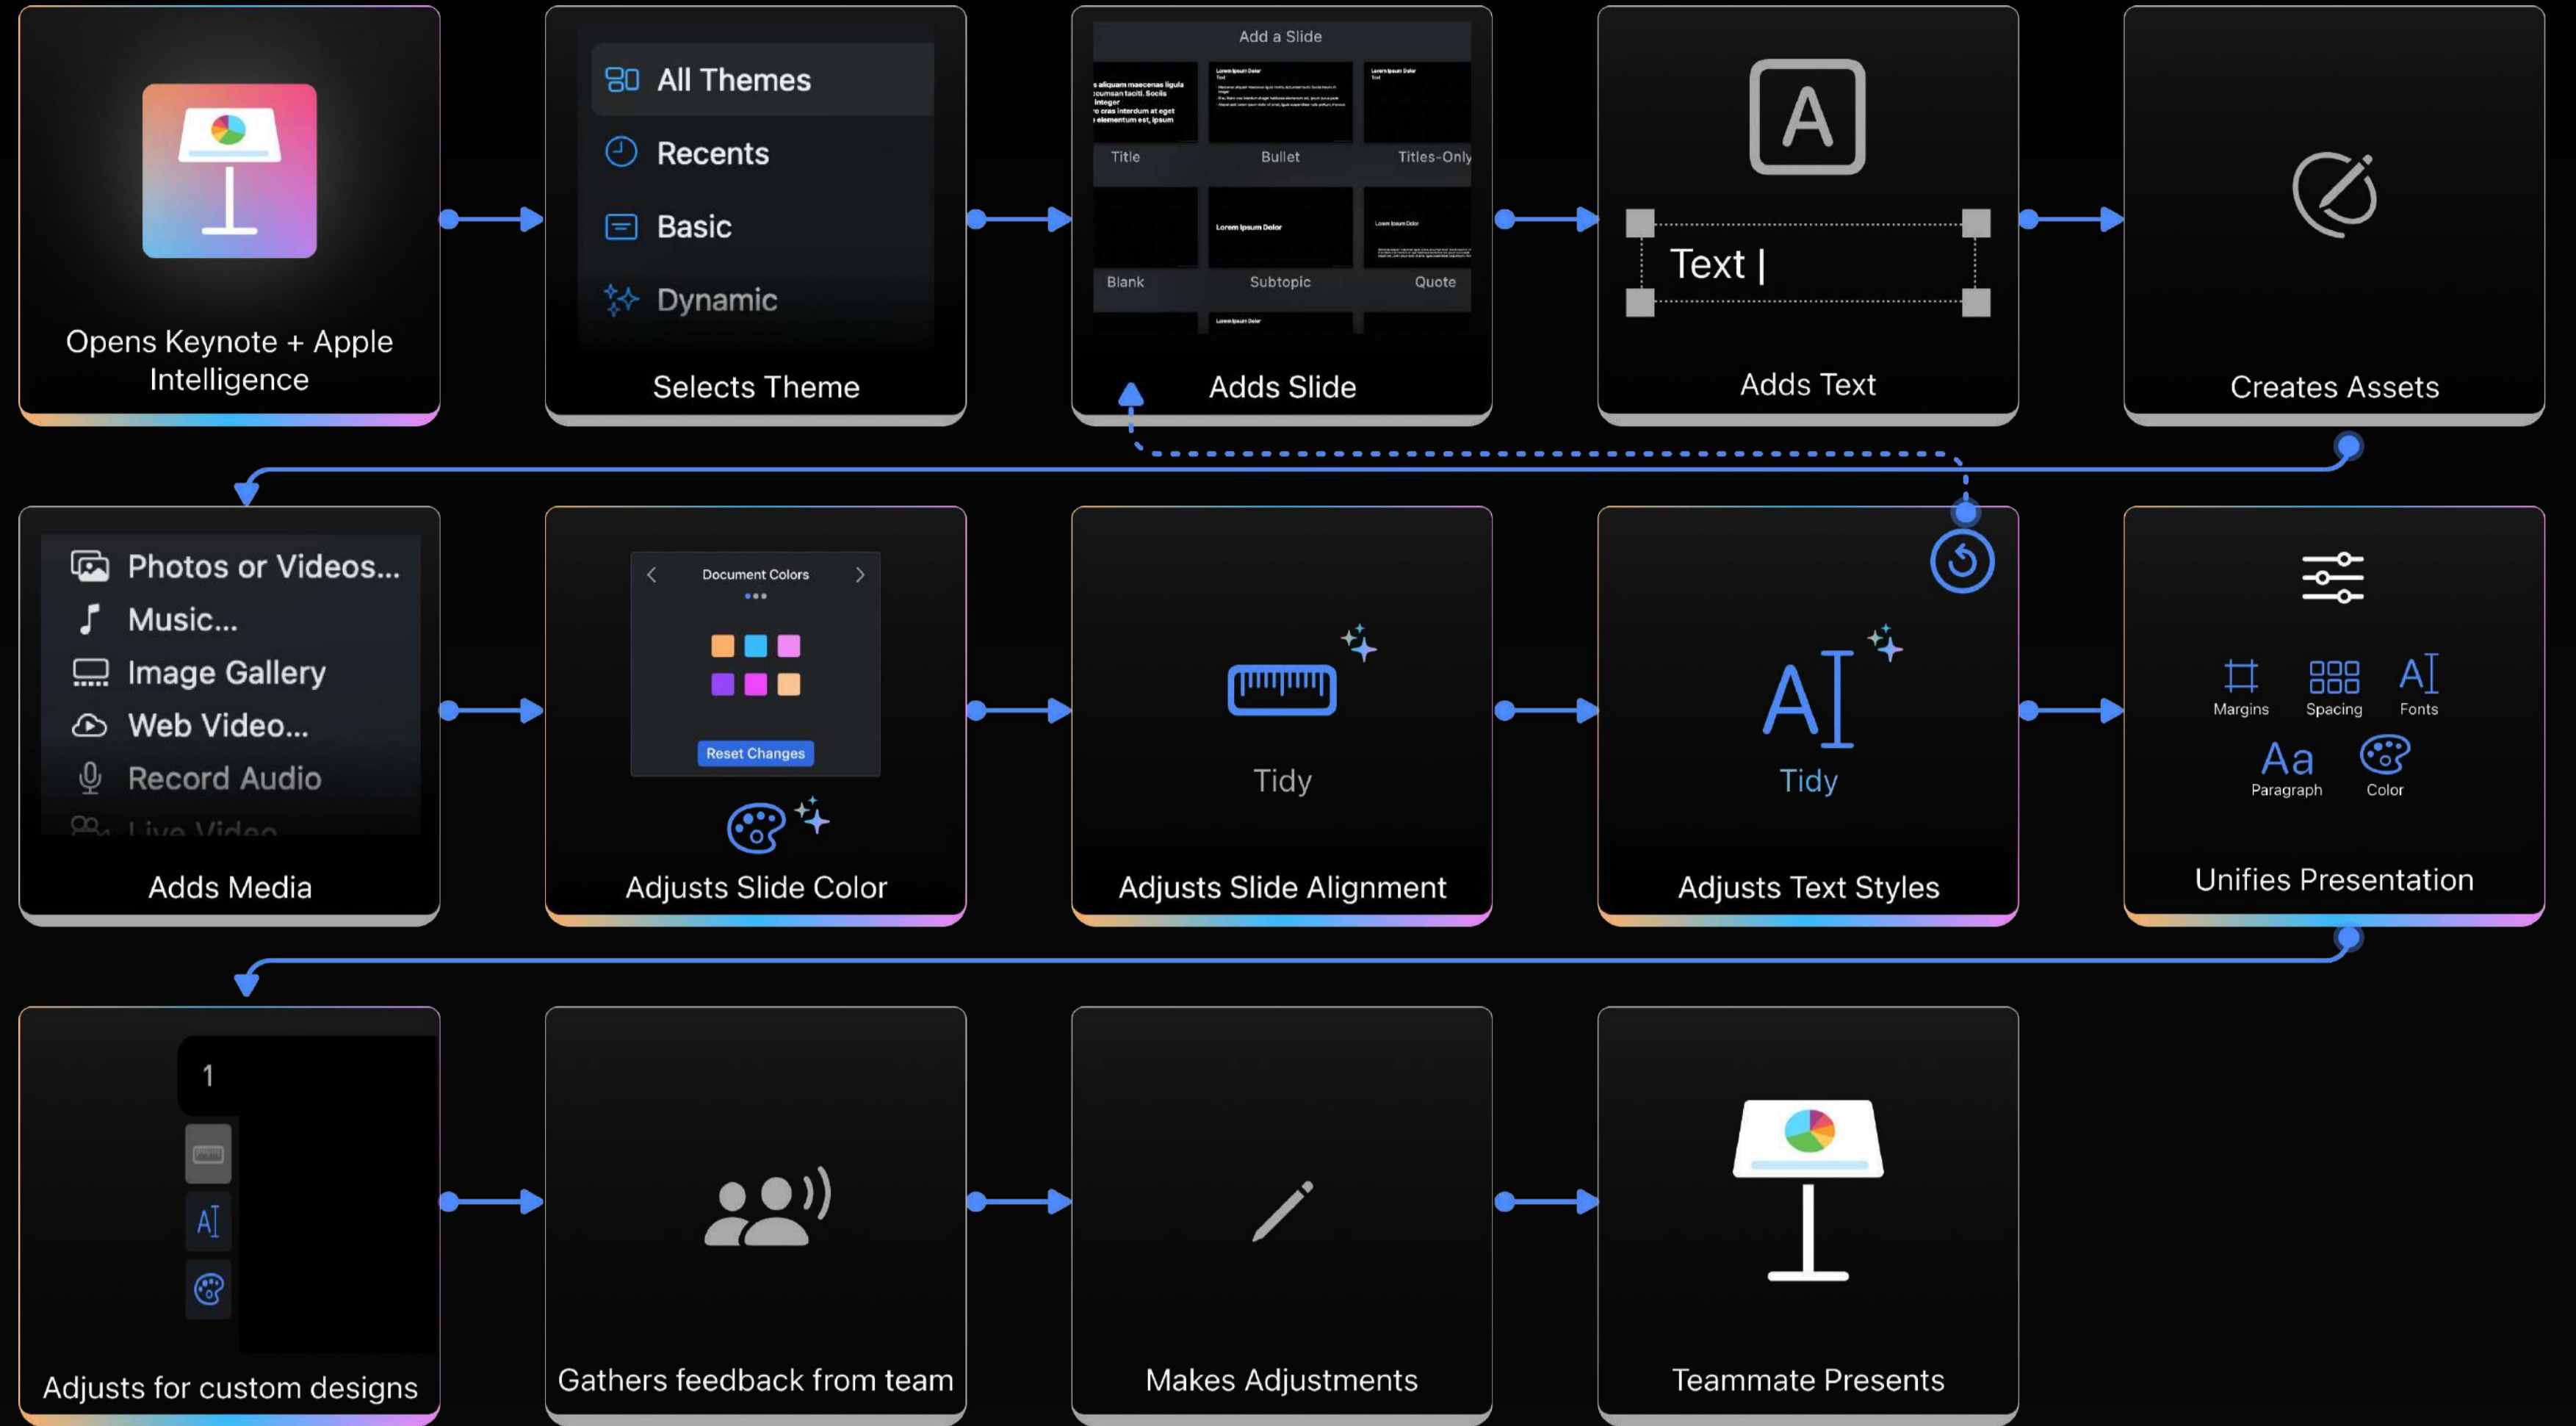

# User Flows

Gen AI features to optimize Keynote design workflows

## Graphic Designer CREATIVE

Design-focused and time-strapped struggling with efficiency

## Program Manager LEADERSHIP

Content expert struggling with visual appeal