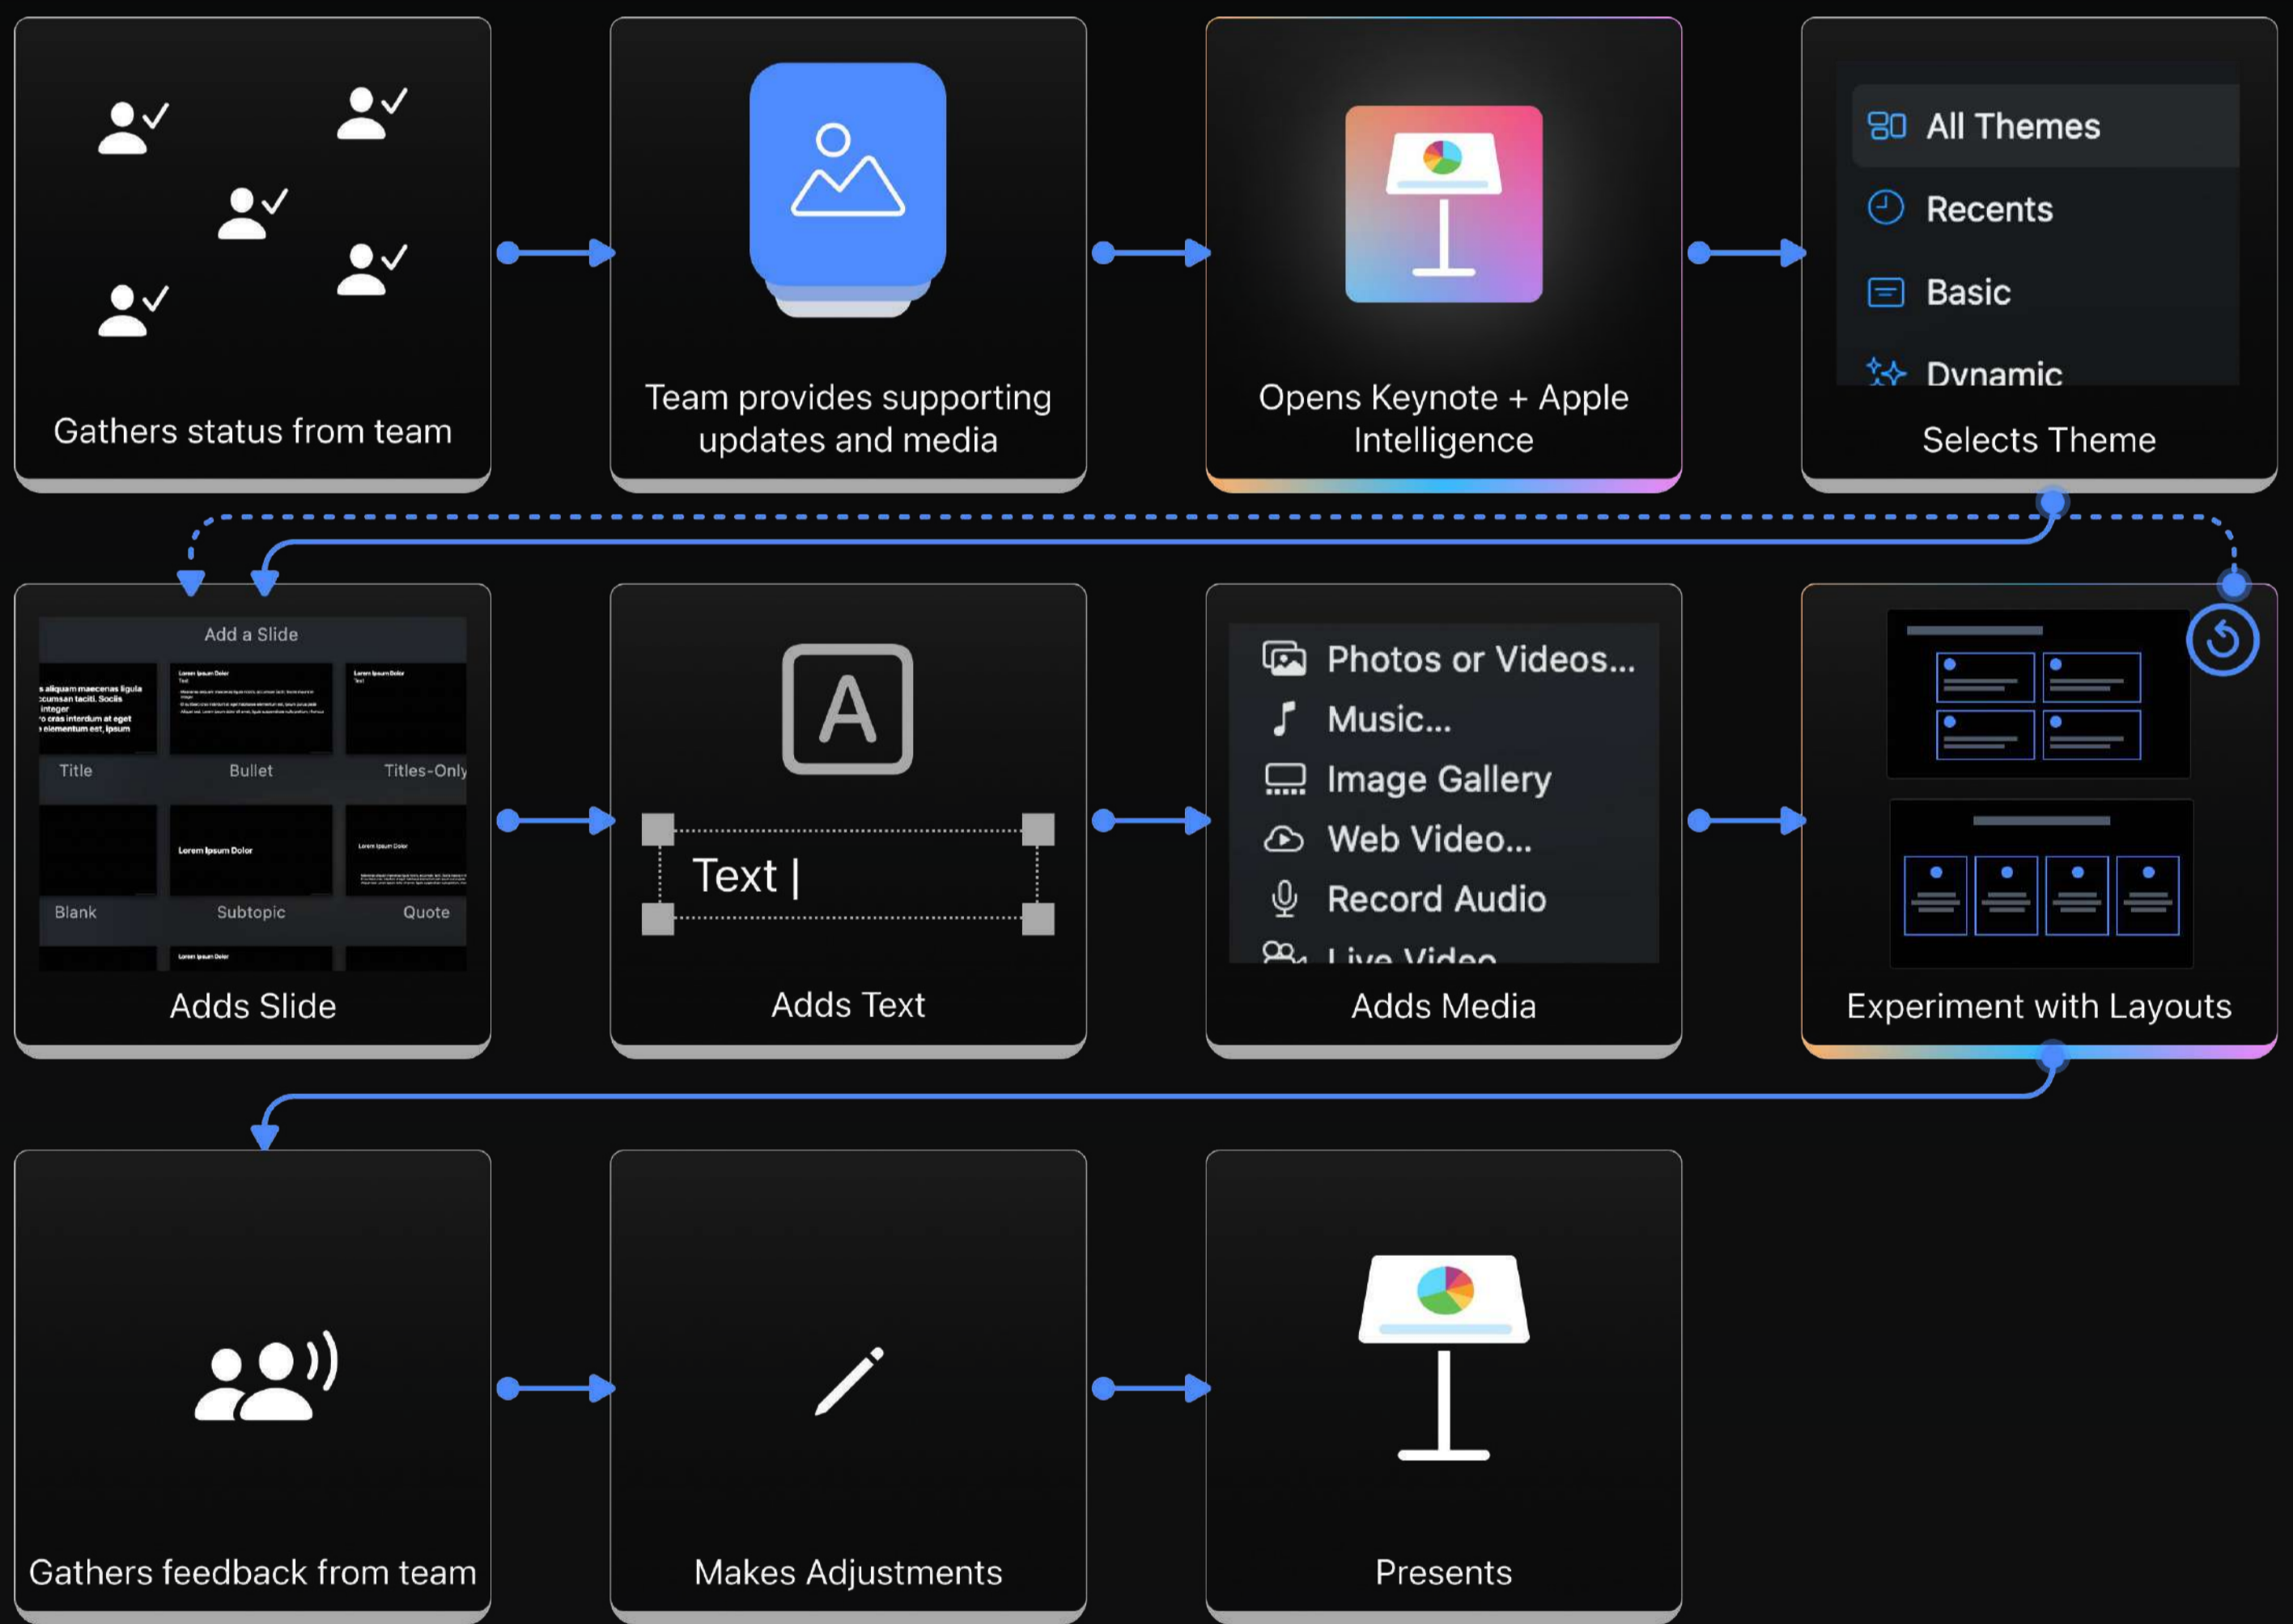

# User Flows

Gen AI features to optimize Keynote design workflows

## Graphic Designer CREATIVE

Design-focused and time-strapped struggling with efficiency

## Program Manager LEADERSHIP

Content expert struggling with visual appeal

## Engineer TECHNICAL

Technical expert seeking feedback on content, not aesthetics